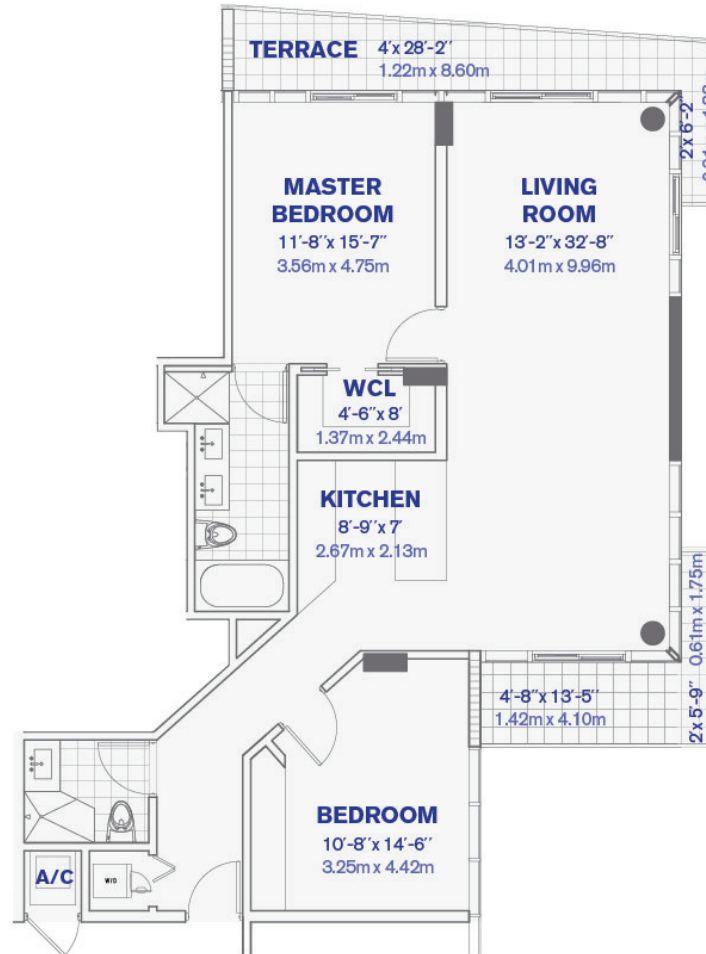

UNIT c
2 BEDROOM, 2 BATHROOM
TOTAL AC AREA: 1276 SQFT
TOTAL AC AREA: 118.54 M²

All dimensions, specifications and features are approximate and subject to change without notice.