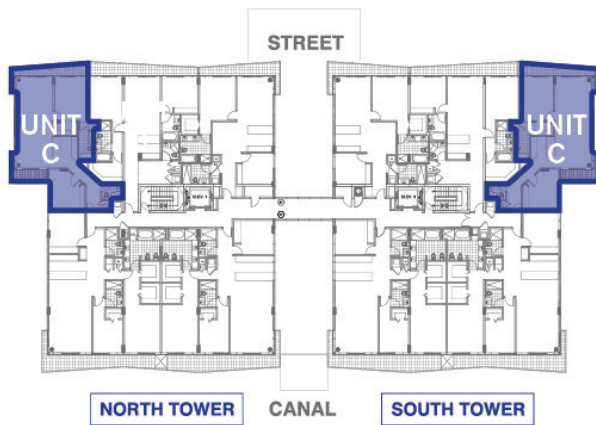

UNIT c
2 BEDROOM, 2 BATHROOM
TOTAL AC AREA: 1276 SQFT
TOTAL AC AREA: 118.54 M²

All dimensions, specifications and features are approximate and subject to change without notice.